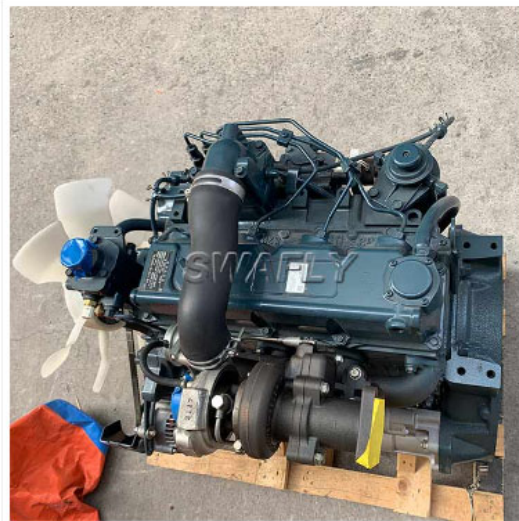

High Quality Kubota V3800-t Engine Assembly For Sale